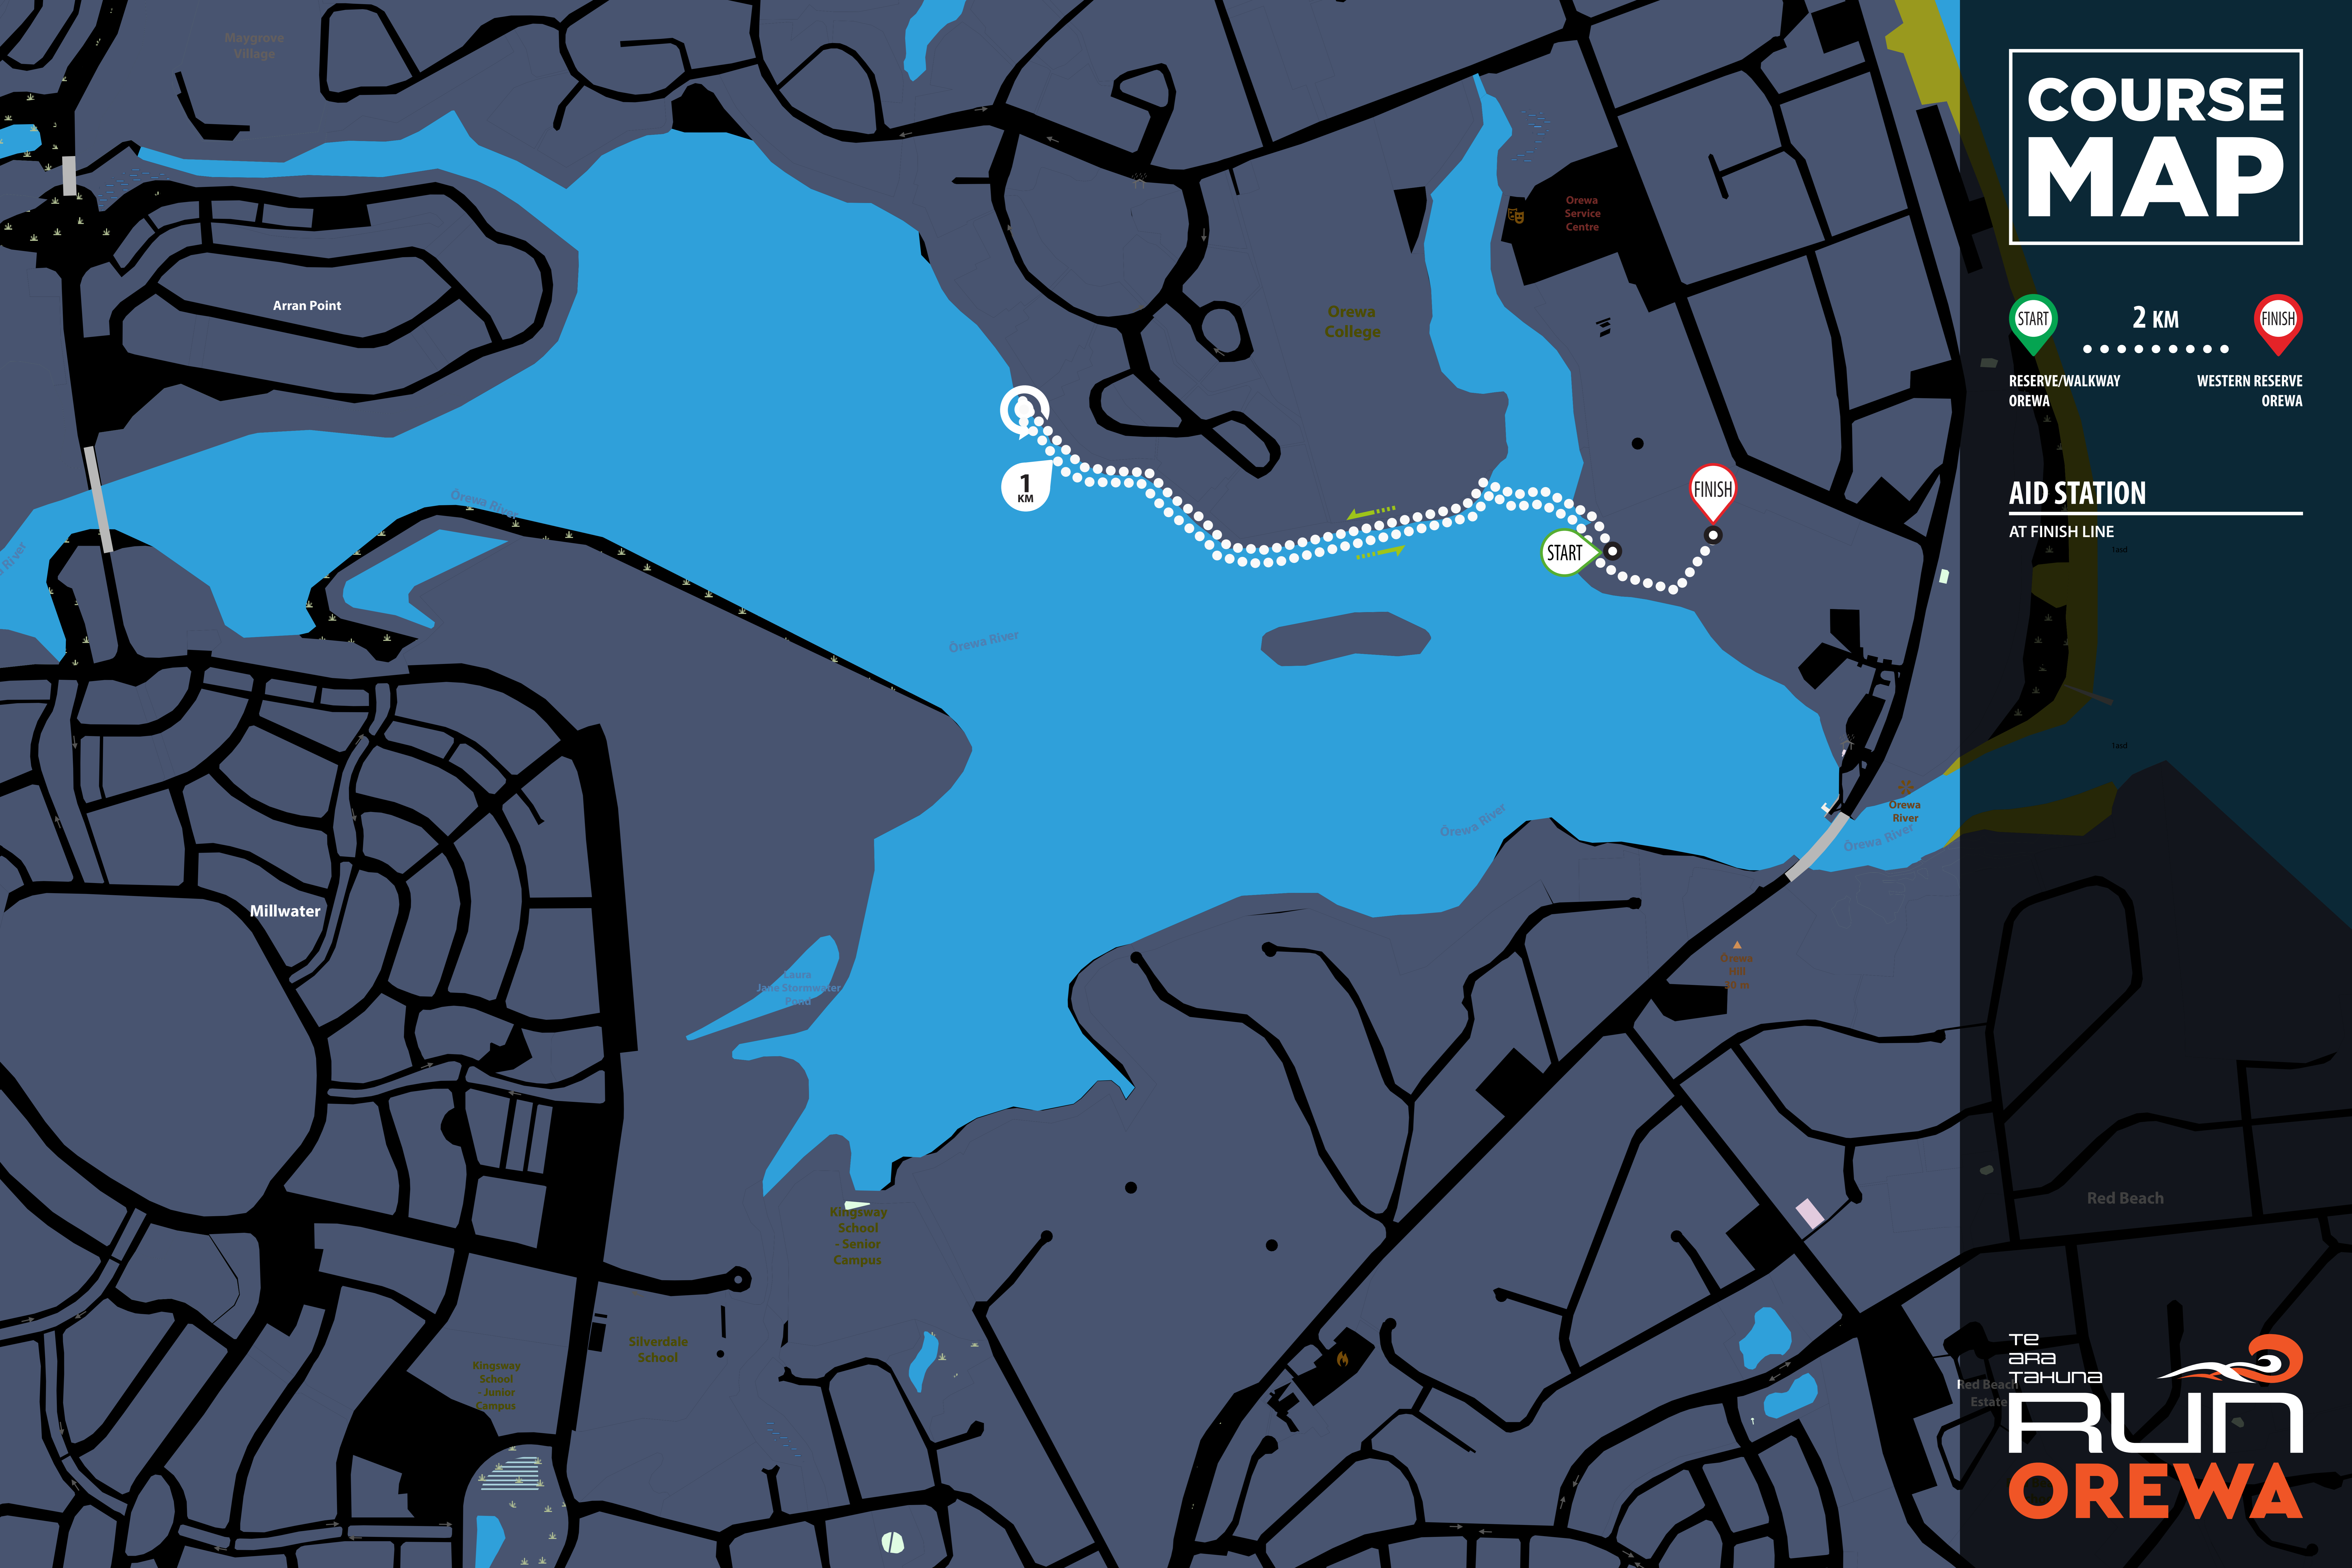

COURSE MAP

START **2 KM** **FINISH**
RESERVE/WALKWAY OREWA WESTERN RESERVE OREWA

AID STATION
AT FINISH LINE