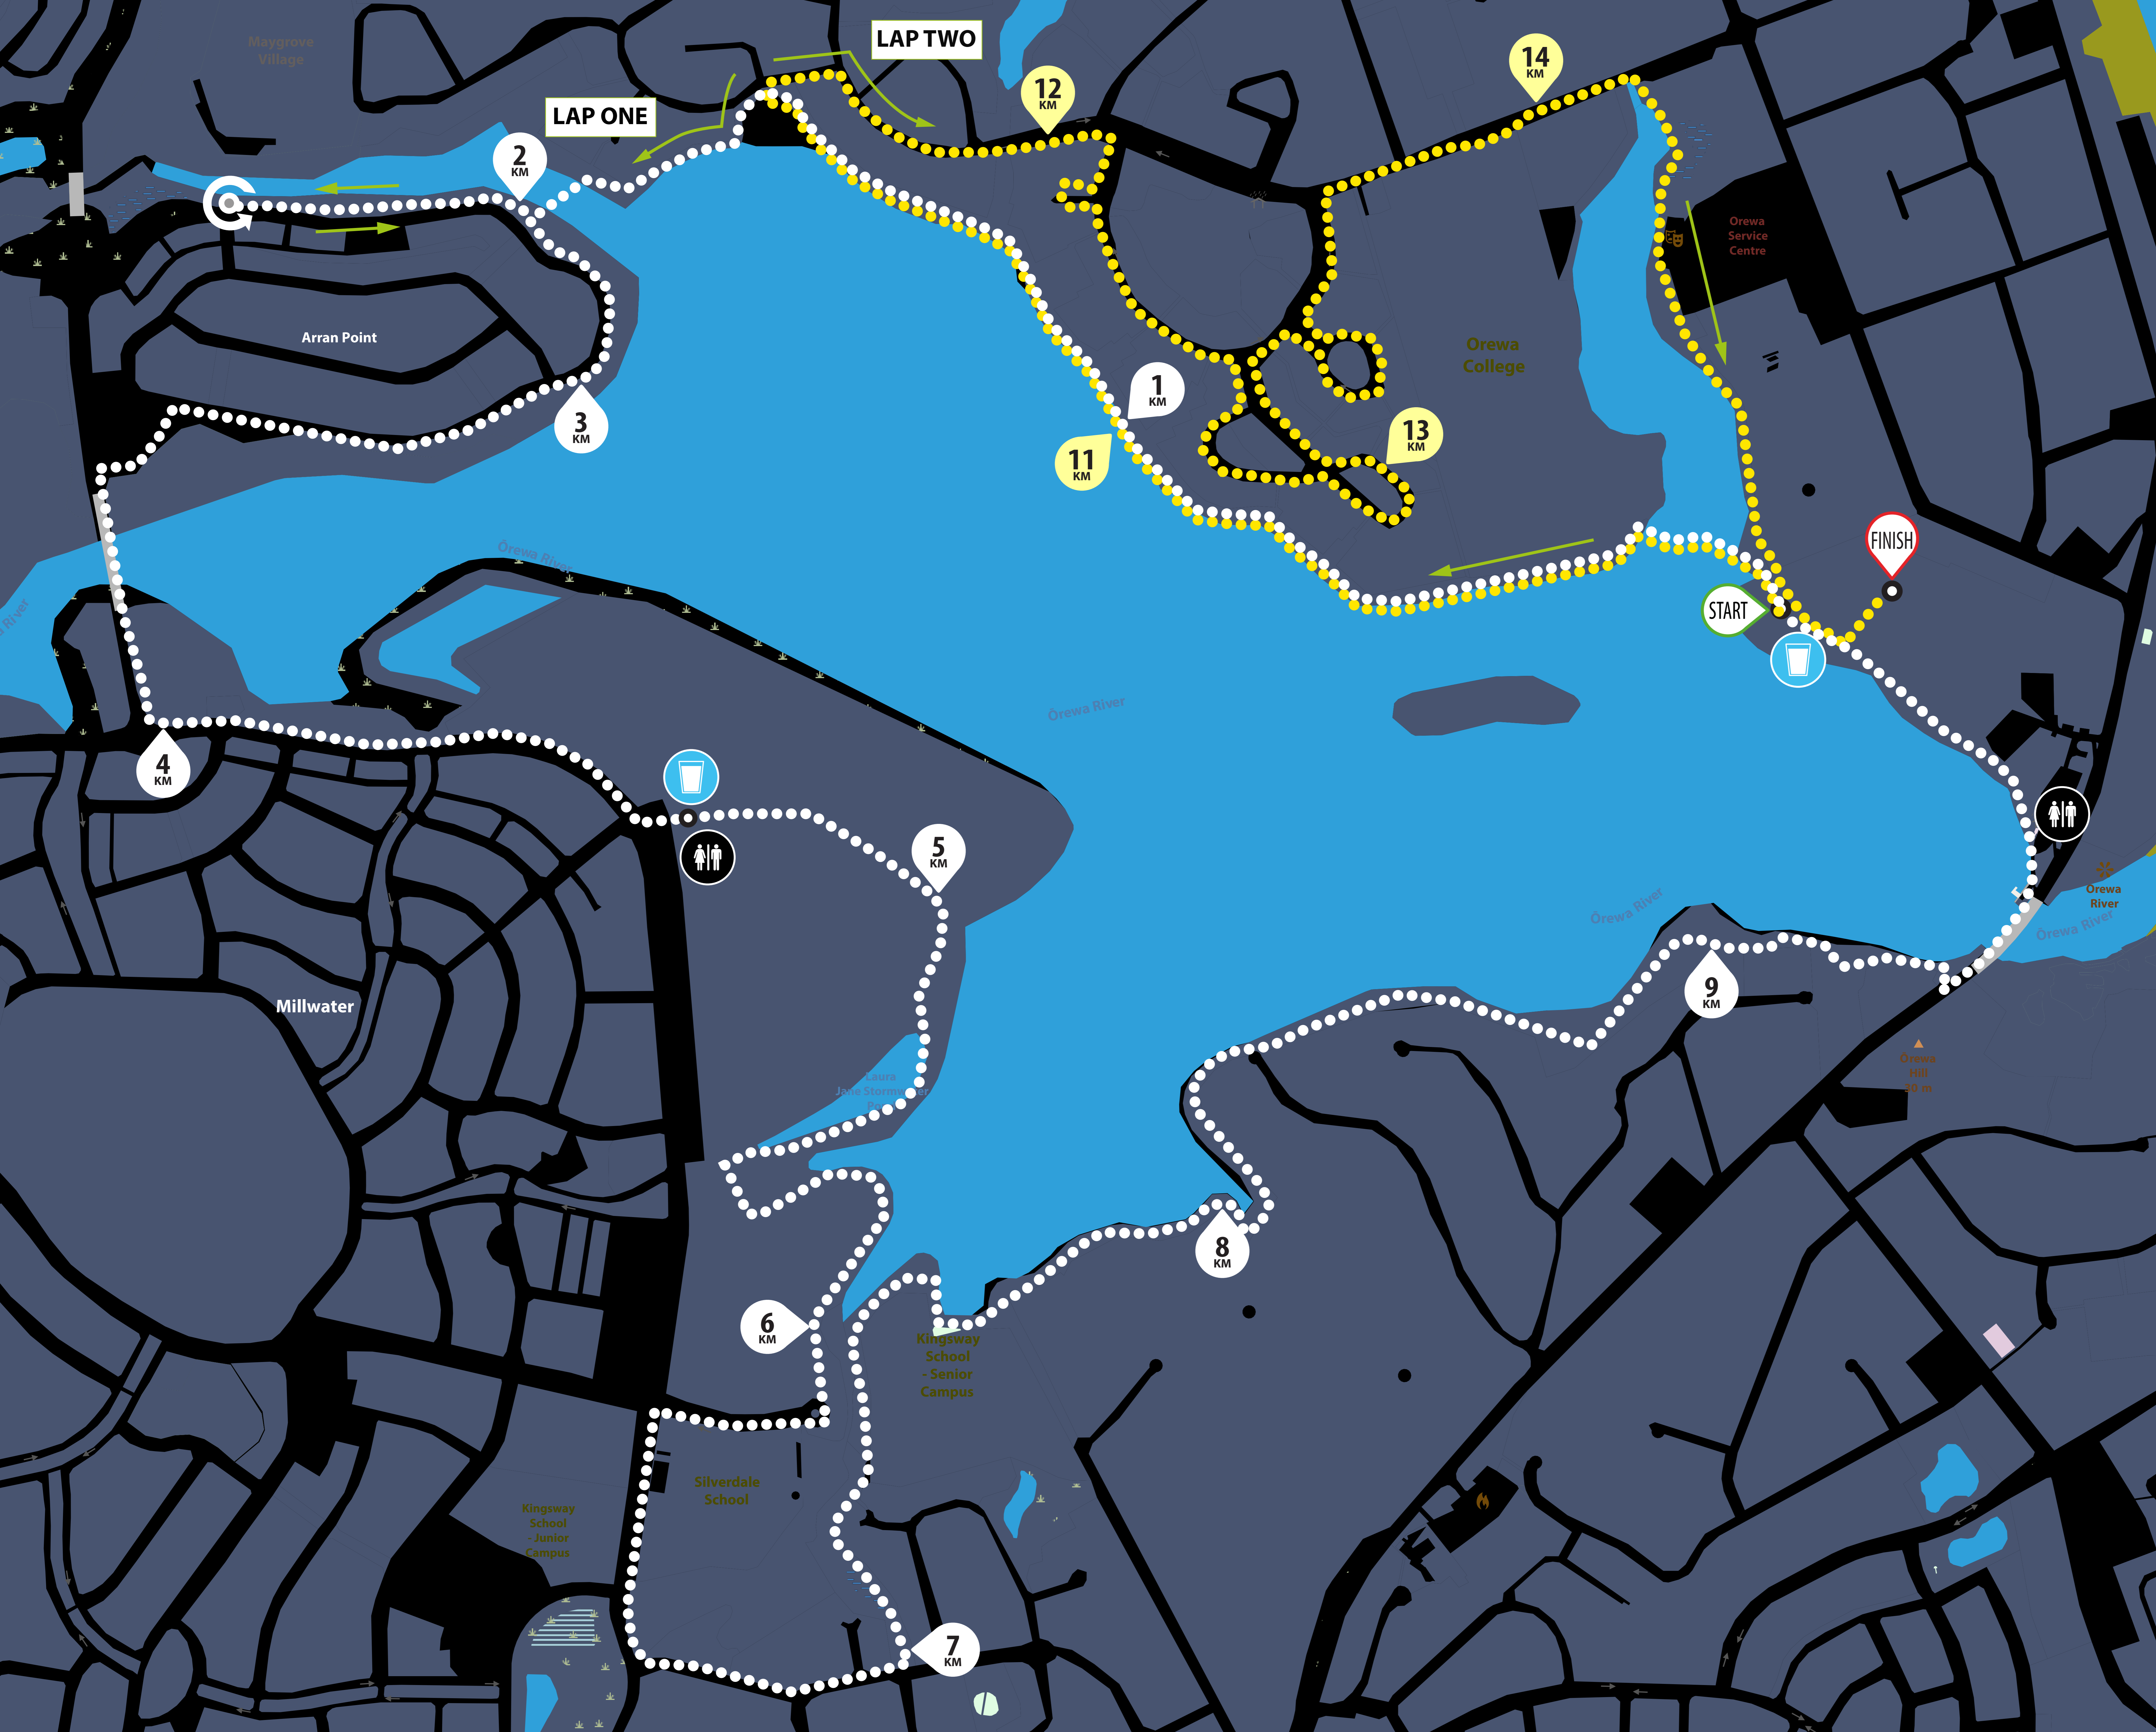

COURSE MAP

START 15 KM **FINISH**
RESERVE/WALKWAY OREWA WESTERN RESERVE OREWA

AID STATIONS
1. 4.7 KM / METRO PARK
2. 9.8 KM / WESTERN RESERVE

COURSE NOTES
1. FOLLOW 10KM COURSE (WHITE)
2. CONTINUE PAST FINISH LINE
3. FOLLOW 5KM COURSE (YELLOW)